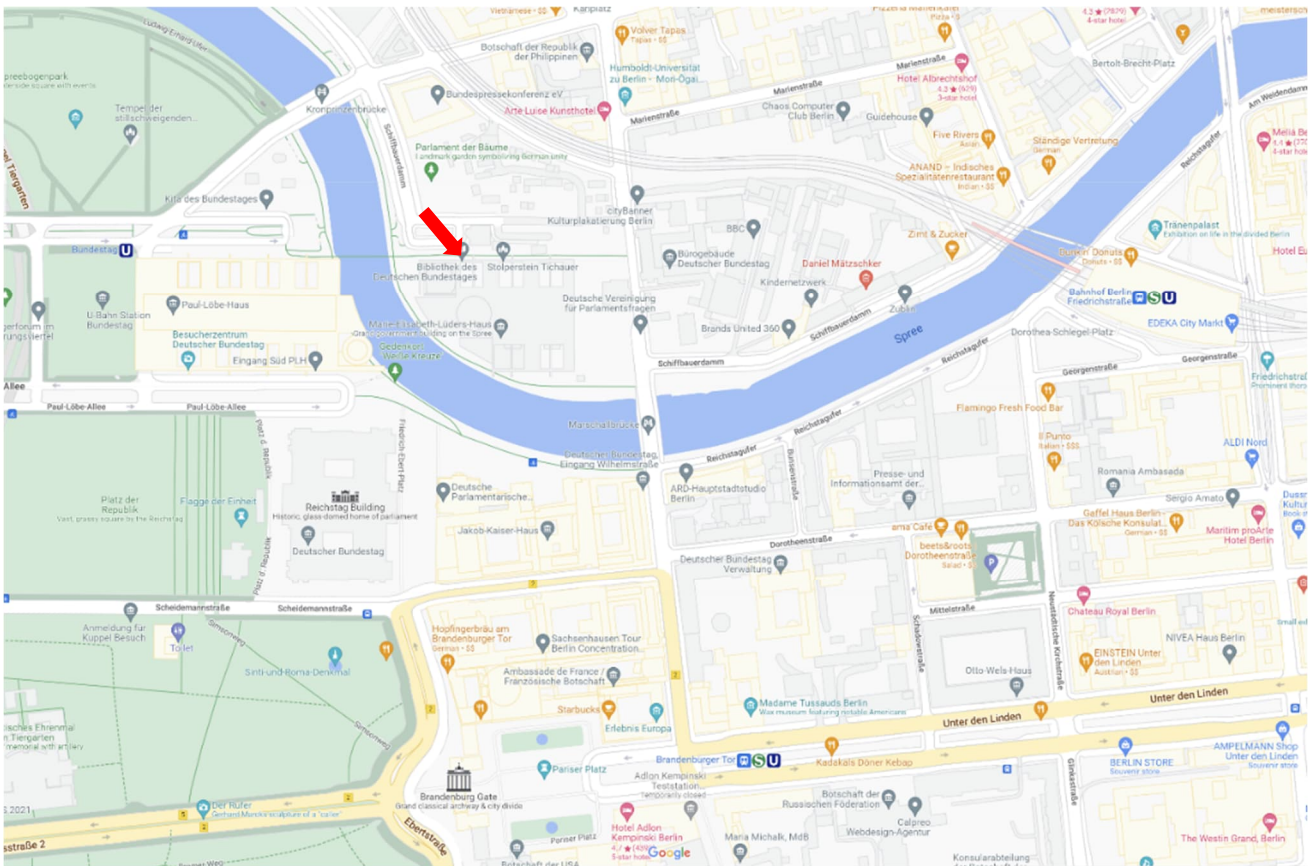

Marie-Elisabeth-Lüders-Haus, Adele-Schreiber-Krieger-Straße 1, 10117 Berlin

Overview-Map (From Brandenburg Gate to Bundestag): Marie-Elisabeth-Lüders-Haus (Red Arrow: Entrance to IPM)

Zoom-in-Map: IPM22 in Marie-Elisabeth-Lüders-Haus – German Bundestag (Red Arrow: Entrance to IPM)