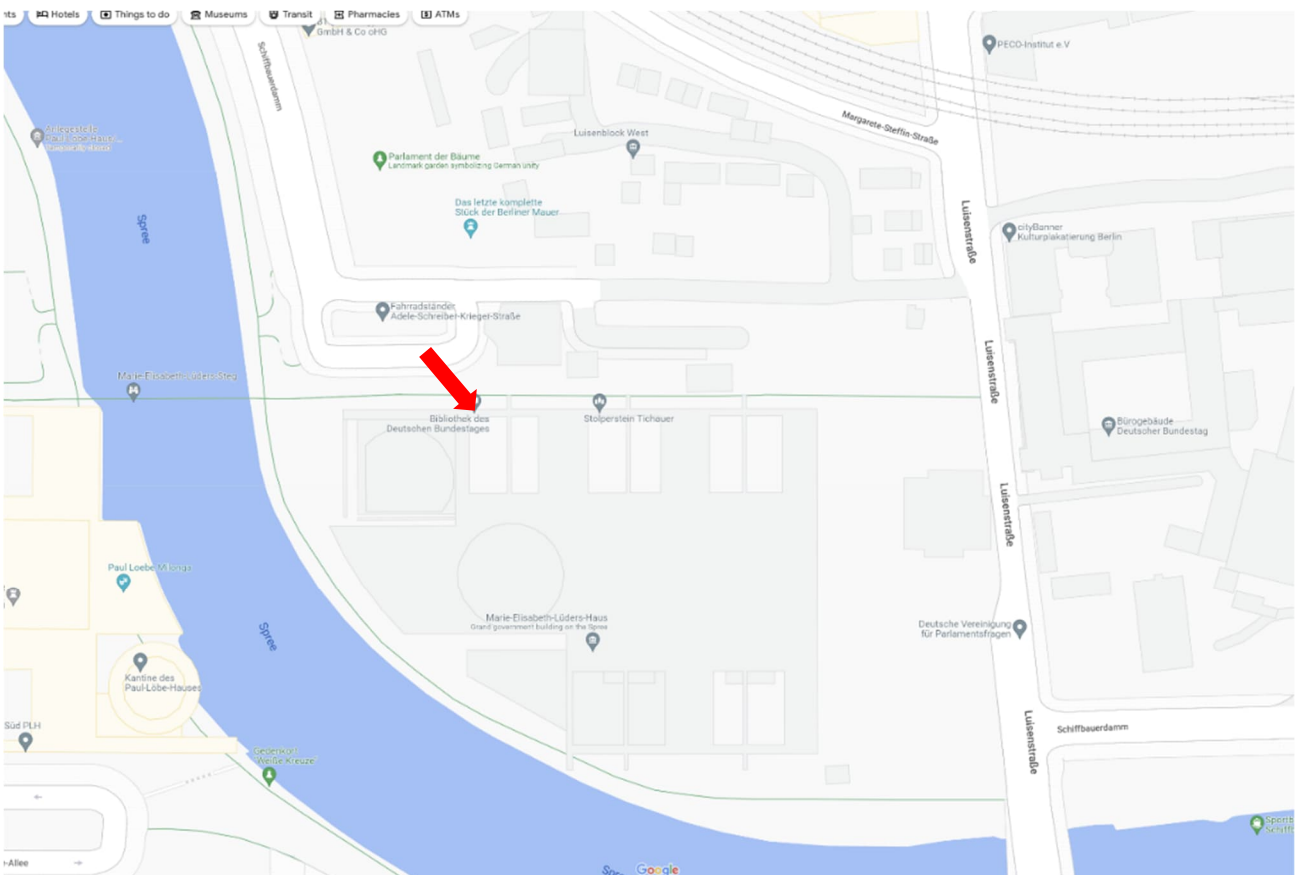

Marie-Elisabeth-Lüders-Haus, Adele-Schreiber-Krieger-Straße 1, 10117 Berlin

Overview-Map (From Brandenburg Gate to Bundestag): Marie-Elisabeth-Lüders-Haus (Red Arrow: Entrance to IPM)

Zoom-in-Map: IPM22 in Marie-Elisabeth-Lüders-Haus – German Bundestag (Red Arrow: Entrance to IPM)